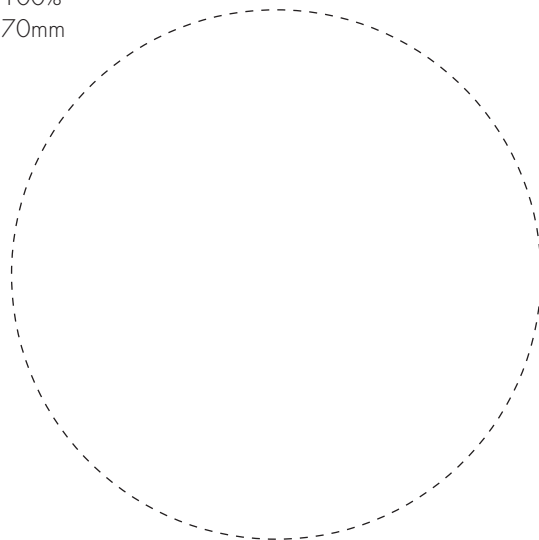

Your Ref:

Quantity:

Product Code: ZW0030

Our Ref:

Version: 1

Product Colour: WHITE

PRINTING CONCERNS:

We stock this item in the following colours

**PANTONE REFERENCE(S)** Full Colour Printing

ARTWORK SCALE 100%

ARTWORK SCALE 100%

Print Area: 70mm x 70mm

Product Image for visualisation
- colours may vary

The dashed line is to demonstrate print area and will not appear on your printed item**PLEASE NOTE:**